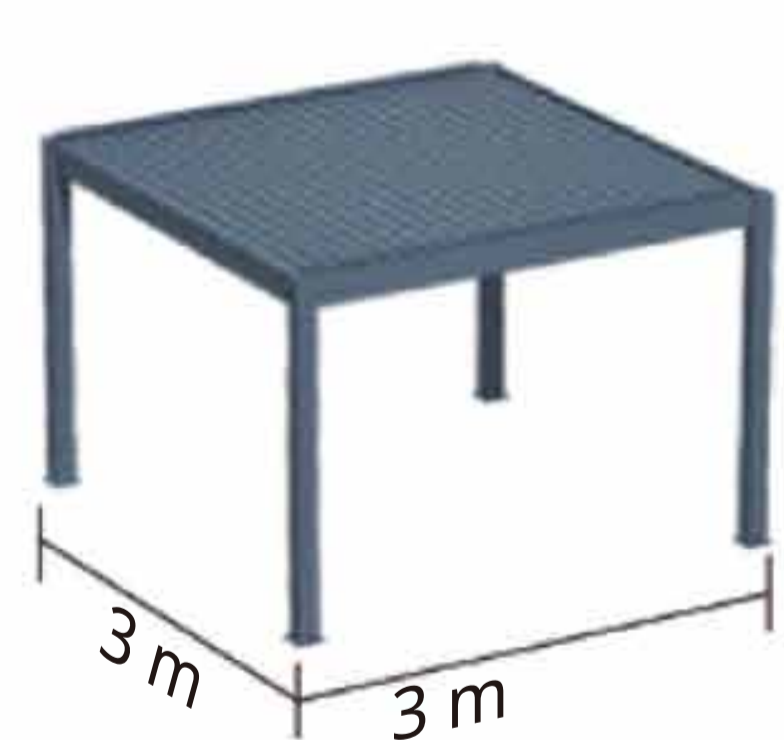

Opening the louver roof to enjoy the perfect sun and closing the louver roof to provide shelter.

With 105° opening angle, you can still enjoy the sunshine when sunset.

In the event of rain, our pergola is closed to provide complete protection. Water is channeled away discreetly through the internal drain hidden inside the post.

## PERGO-E หลังคาอะลูมิเนียมแบบบานเกล็ดเปิด-ปิดได้ขนาดมาตรฐาน Standard Size Aluminium Pergola

- Size Standard : 3x3 m., 3x4 m., 4x4 m., 4x6 m.
- System : Manual or Motorized+LED Light

### Free Standing Design

◆ 3x3 m.

◆ 3x4 m.

◆ 4x4 m.

◆ 4x6 m.