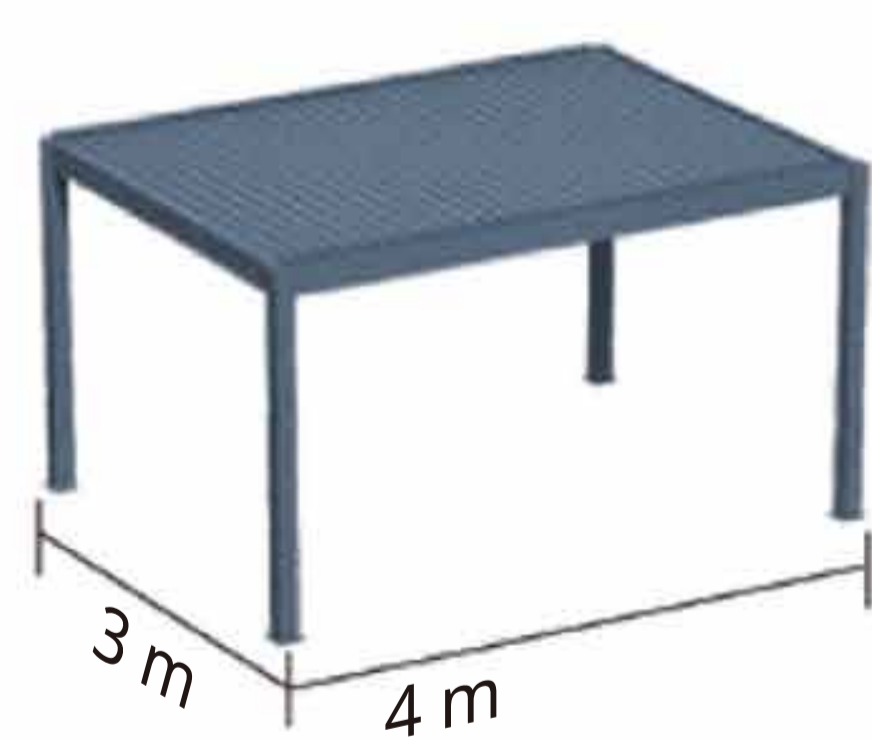

Opening the louver roof to enjoy the perfect sun and closing the louver roof to provide shelter.

With 105° opening angle, you can still enjoy the sunshine when sunset.

In the event of rain, our pergola is closed to provide complete protection. Water is channeled away discreetly through the internal drain hidden inside the post.

## PERGO-E หลังคาอะลูมิเนียมแบบบานเกล็ดเปิด-ปิดได้ขนาดมาตรฐาน Standard Size Aluminium Pergola

- Size Standard : 3x3 m., 3x4 m., 4x4 m., 4x6 m.
- System : Manual or Motorized+LED Light

### Free Standing Design

◆ 3x3 m.

◆ 3x4 m.

◆ 4x4 m.

◆ 4x6 m.