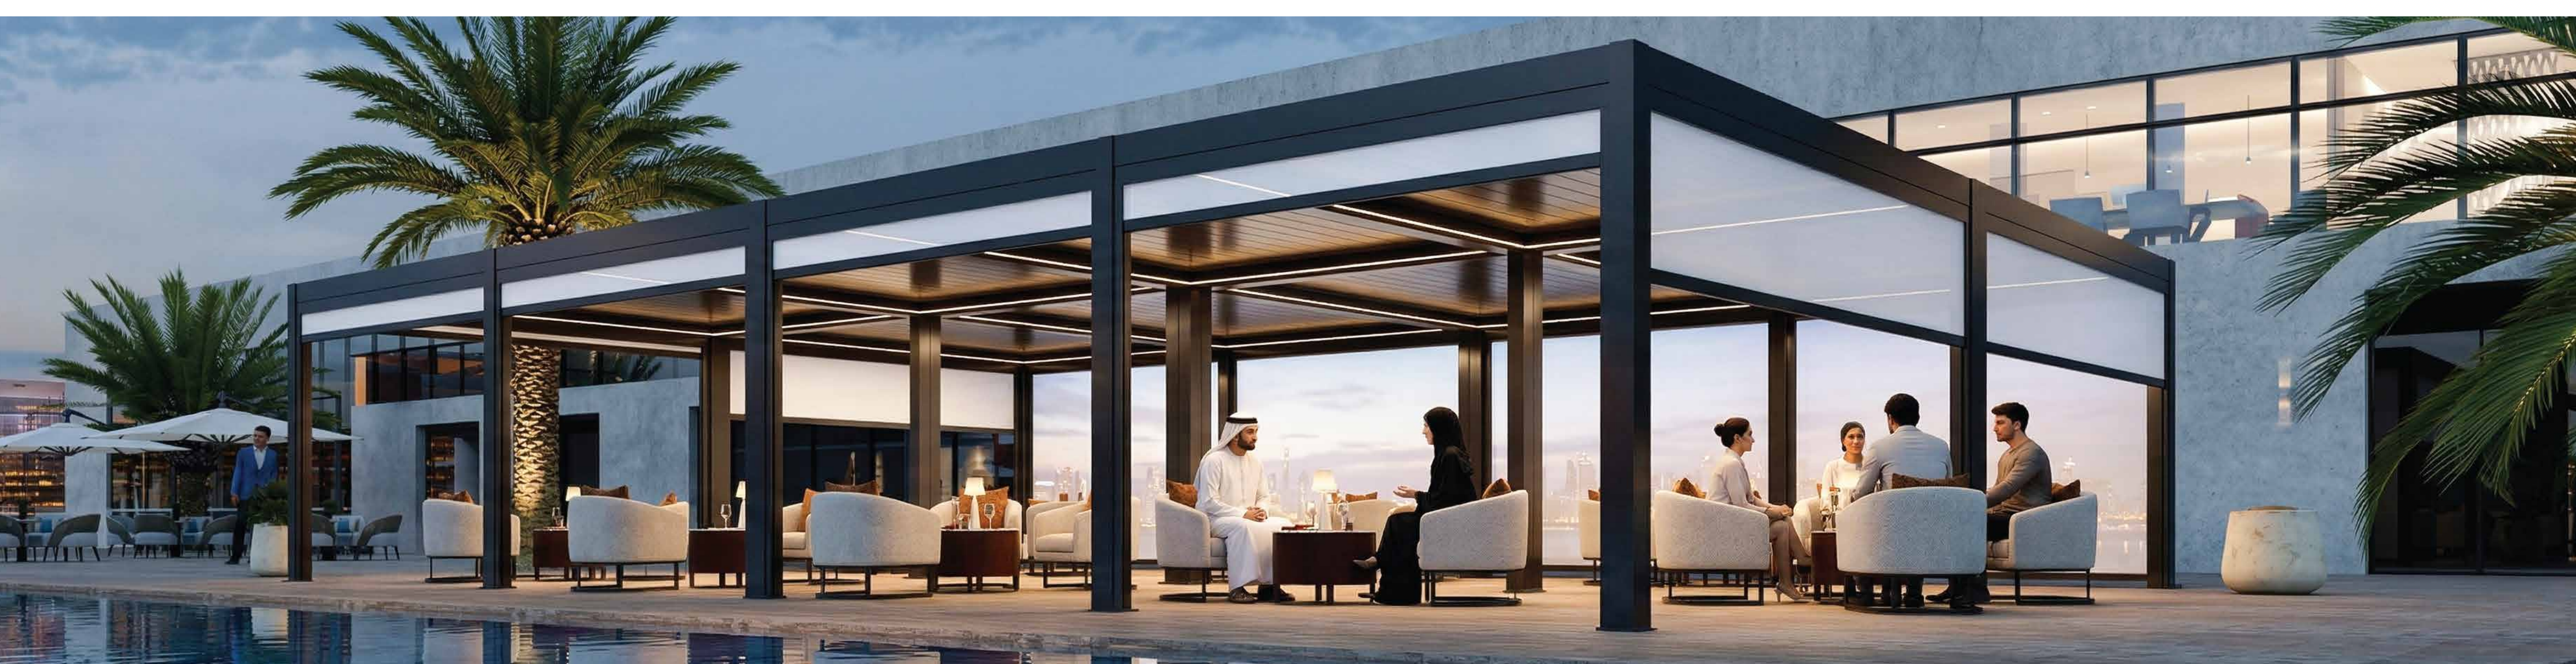

Tilt the louvers, the sun is blocked and the fresh air can flush through the opening gaps.

Enjoy the natural warmth of sunlight by tilting the louvers to the desired angle with the touch of your remote control.

Opening the louver roof to enjoy the perfect sun and closing the louver roof to provide shelter.

With 105° opening angle, you can still enjoy the sunshine when sunset.

In the event of rain, our pergola is closed to provide complete protection. Water is channeled away discreetly through the internal drain hidden inside the post.

Frame Colour

สีโครงสร้างอะลูมิเนียม เคลือบ Powder Coated อย่างดี

● RAL 7016
Anthracite Grey

○ RAL 9016
Traffic White

◐ RAL 9016
+
RAL 7016

PERGO-E หลังคาอะลูมิเนียมแบบบานเกล็ดเปิด-ปิดได้ขนาดมาตรฐาน Standard Size Aluminium Pergola

- Size Standard : 3x3 m., 3x4 m., 4x4 m., 4x6 m.
- System : Manual or Motorized+LED Light

Free Standing Design

◆ 3x3 m.

◆ 3x4 m.

◆ 4x4 m.

◆ 4x6 m.

PERGO-M6 PRO, PERGO-T600

หลังคาอะลูมิเนียมแบบบานเกล็ดเปิด-ปิดได้ขนาดสั่งตัดพิเศษ Customized Size Aluminium Pergola

- Size Length : 2.5 - 9 m.
- Projection : 2.5 m., 3.0 m., 3.5 m., 4.0 m., 4.5 m., 5.0 m., 5.5 m., 6.0 m.
- System : Motor with Remote Control

Design Option

รูปแบบการติดตั้งหลากหลายเพื่อตอบโจทย์ในการตกแต่ง

1 Free standing one bay

2 Free standing two bays

3 Fitting into existing structure

4 Wall-mounted blades perpendicular to wall

5 Wall-mounted blades parallel to wall

6 Customized design