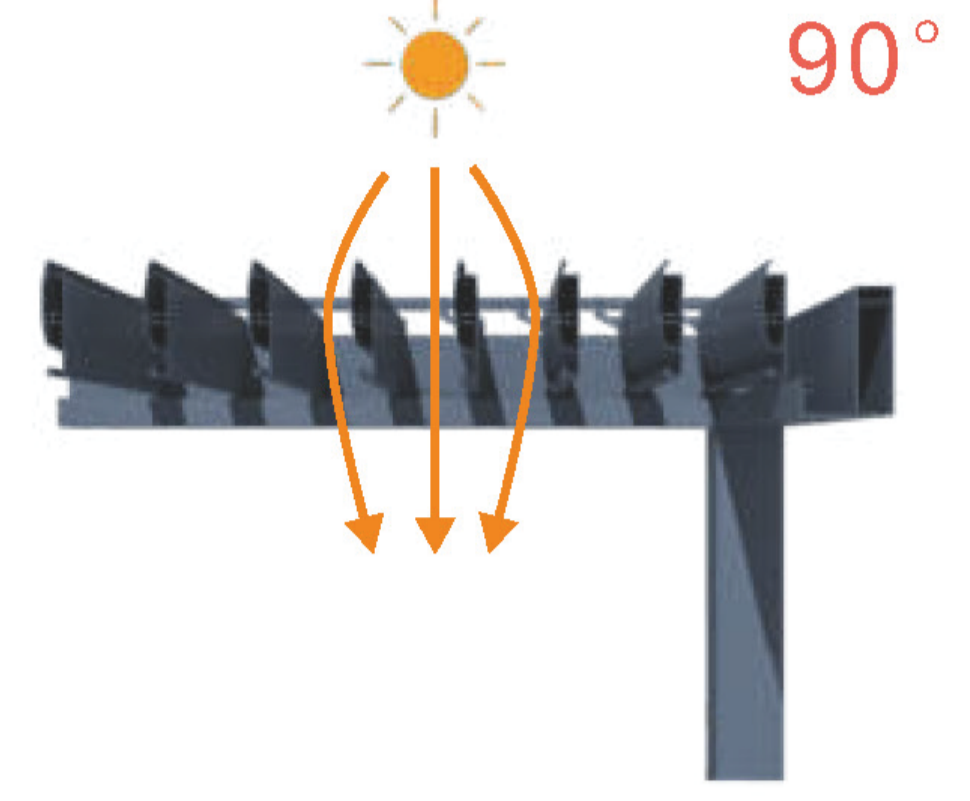

# ALP Series : Aluminium Louver Pergola

หลังคาอะลูมิเนียมแบบบานเกล็ดเปิด-ปิดได้

Louvers are designed such that they will interlock to keep out the water, and hot sun. Deep channels in each louver carry water away to the in-built surrounding gutter.

Tilt the louvers, the sun is blocked and the fresh air can flush through the opening gaps.

Enjoy the natural warmth of sunlight by tilting the louvers to the desired angle with the touch of your remote control.

Opening the louver roof to enjoy the perfect sun and closing the louver roof to provide shelter.

With 105° opening angle, you can still enjoy the sunshine when sunset.

In the event of rain, our pergola is closed to provide complete protection. Water is channeled away discreetly through the internal drain hidden inside the post.

## iPergo PVC Retractable Roof Consists of

- Aluminium Rails, Gutters, Heavy-duty Internal Fittings
- Extruded Aluminium Fabric Supports
- Linear Strip LED Lighting(optional)
- Motorised Side Screen(optional)
- 100% Waterproof PVC Fabric