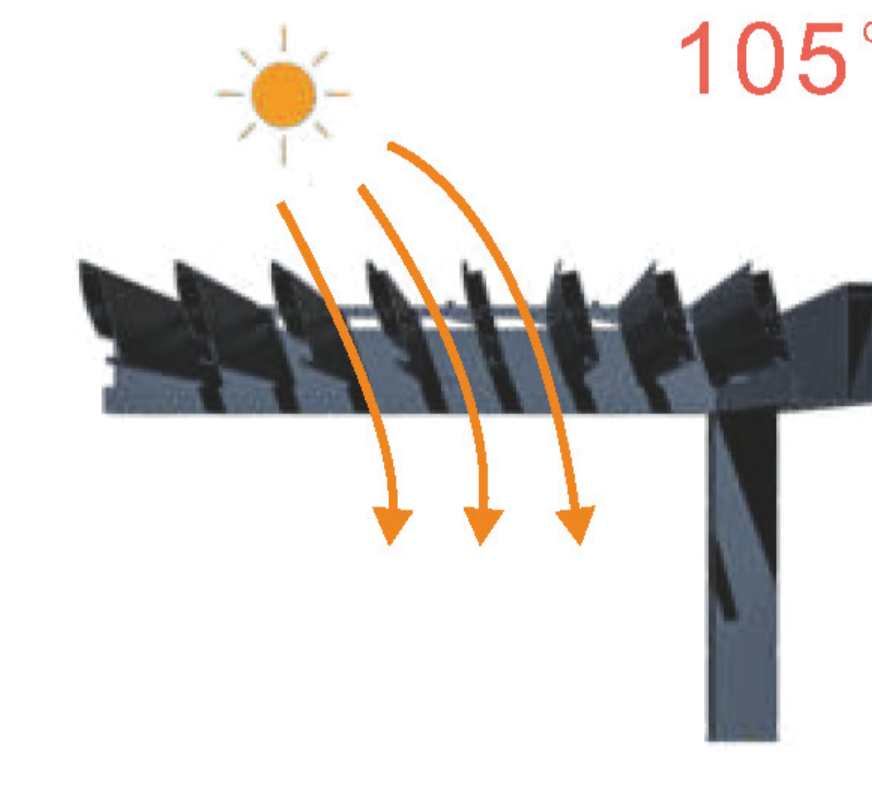

# ALP Series : Aluminium Louver Pergola

หลังคาอะลูมิเนียมแบบบานเกล็ดเปิด-ปิดได้

Louvers are designed such that they will interlock to keep out the water, and hot sun. Deep channels in each louver carry water away to the in-built surrounding gutter.

Tilt the louvers, the sun is blocked and the fresh air can flush through the opening gaps.

Enjoy the natural warmth of sunlight by tilting the louvers to the desired angle with the touch of your remote control.

Opening the louver roof to enjoy the perfect sun and closing the louver roof to provide shelter.

With 105° opening angle, you can still enjoy the sunshine when sunset.

In the event of rain, our pergola is closed to provide complete protection. Water is channeled away discreetly through the internal drain hidden inside the post.